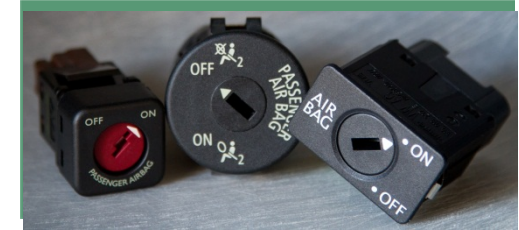

Visible Switches & Mecatronics Devices	Hazard, Center Lock, Door Opening Switches Trunk Door switches (int.), Trunk Door switches (ext.) Passenger Air Bag Off Switches Lights Control Units Center Consolle Switches Modules Seats Switches Head Lamp Leveling Switches On/ Off Switches
Steering Wheel Switches	Steering Wheel Radio Controls Gear Selection Paddles
Hidden Switches	Hand Brake Switches Door Switches Hand & Clutch Pedal Switches
Sliding Door Switches	Sliding Doors Contact Modules
Multimedia Plugs	USB, AUX-In, AV-In USB/AUX-In, USB/AV-In (combined functions)
Sensors	Analogic Angular Position Sensors

Our Products

**Steering Wheel Controls
Gear Paddles**

WB/CL Switches

**Light
Control
Units**

**Airbag Off
Switches**

**Multimedia
Plugs**

**Hidden
Switches**

**Sliding Door
Contacts**

HKL/CL Switches

Pedals Switches and Sensors