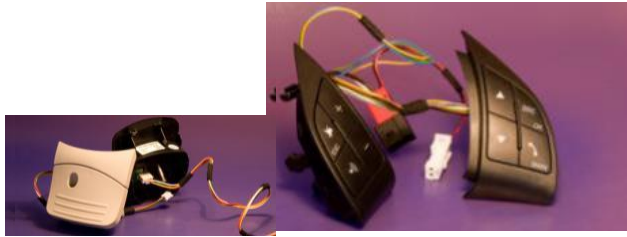

Visible Switches & Mecatronics Devices	Hazard, Center Lock, Door Opening Switches Trunk Door switches (int.), Trunk Door switches (ext.) Passenger Air Bag Off Switches Lights Control Units Center Consolle Switches Modules Seats Switches Head Lamp Leveling Switches On/ Off Switches
Steering Wheel Switches	Steering Wheel Radio Controls Gear Selection Paddles
Hidden Switches	Hand Brake Switches Door Switches Hand & Clutch Pedal Switches
Sliding Door Switches	Sliding Doors Contact Modules
Multimedia Plugs	USB, AUX-In, AV-In USB/AUX-In, USB/AV-In (combined functions)
Sensors	Analogic Angular Position Sensors

Our Products

**Steering Wheel Controls
Gear Paddles**

WB/CL Switches

**Light
Control
Units**

**Airbag Off
Switches**

**Multimedia
Plugs**

**Hidden
Switches**

**Sliding Door
Contacts**

HKL/CL Switches

Pedals Switches and Sensors